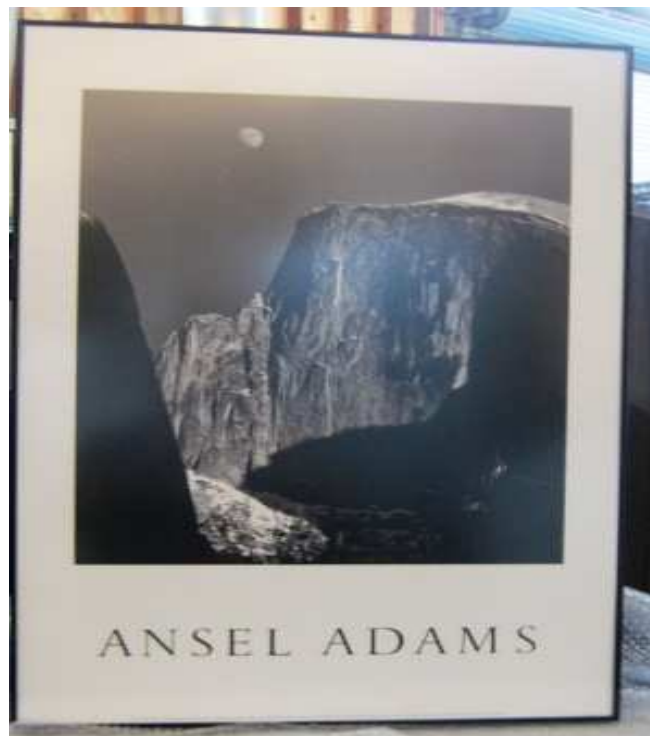

Poster

A California Ranch Company 11 x 14 Watercolor
Artist: Nora J Strong

Save Us 23 x 17 Poster

Mountain Landscape 12 x 10 Oil
Artist: Thomas Nash 1908

Mountain Stream 24 x 36 Oil
Artist: Simon

Ansel Adams

34 x 25

Poster

Malards

16 x 20

Print

Artist: WM Zimmerman

Beach 1 of 3

34 x 32