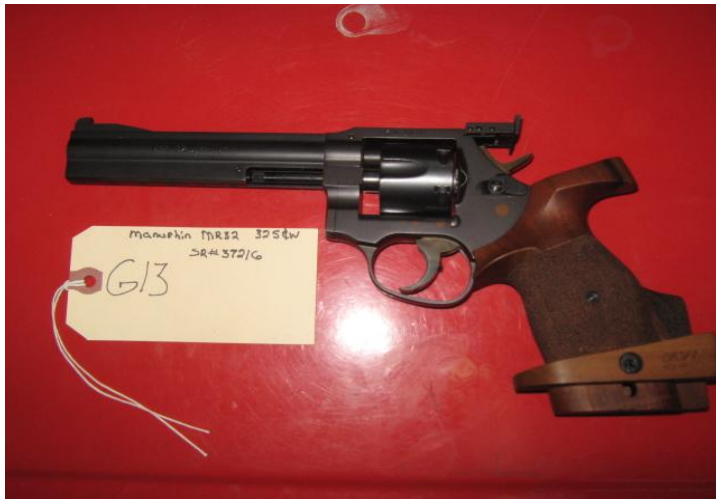

13 MANURHIN(French) MR 32 Match 37216 32 S&W Blue
FEATURES: revolver, 6 barrel, 6 shot, adjustable rear sight, custom grips.