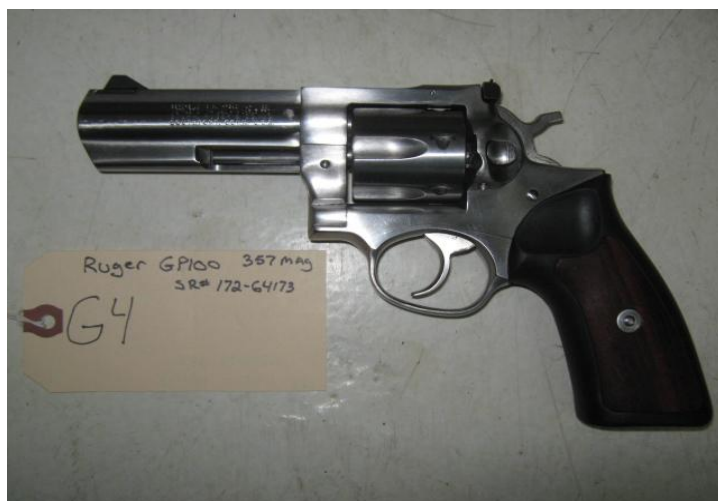

FIREARMS FOR AUCTION

ITEM #	MANUFACTURER	MODEL #	SERIAL #	CALIBER	METAL
# 1	SMITH & WESSON	41	BMC1344	22LR	BLUED

FEATURES: Semi-automatic, 2 barrels ( 5" and 7", Tasco Propoint red dot sight, left hand grip, spare magazine, adjustable sights.

# 2	NOWLIN	1911	~NM001074~	9x23mm	BLUED
-----	--------	------	------------	--------	-------

FEATURES: semi-automatic, 5" barrel, extra magazine, no rear sights installed

# 3 CZ 99 ~001280~ 9X19MM BLUED

FEATURES: semi-automatic, 4" barrel, fixed sights

# 5 COLT 1911 R03409E 38 Super Blued

FEATURES: semi-automatic, extra barrel (9x19mm), both barrels 6", spare magazine scope mount, custom grips.