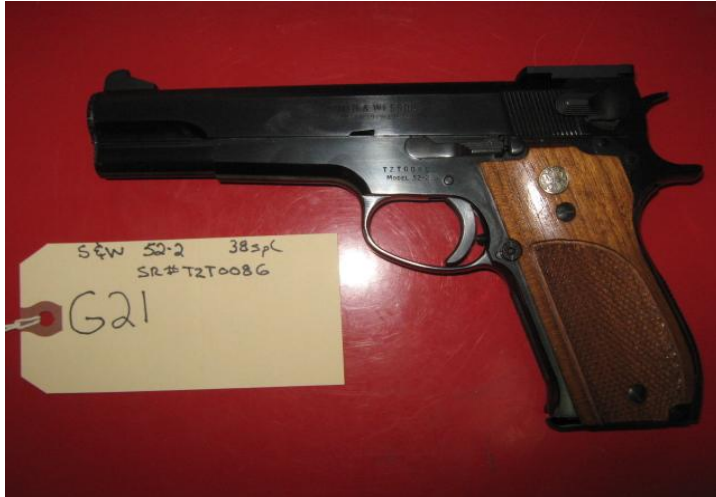

21 SMITH & WESSON 52-2 T2T0086 38 Special Blue

FEATURES: semi-automatic, 5" barrel, rear sight not installed, mid range wad cutter only.