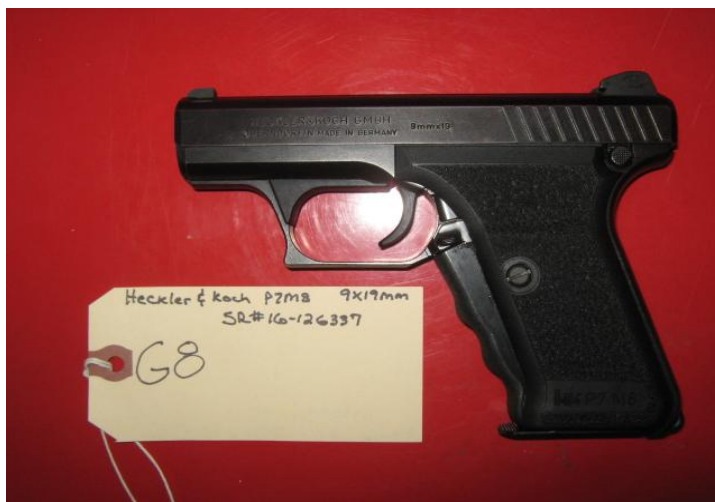

8   HECKLER & KOCH   P7M8   16-126337   9x19mm   Blue
FEATURES: semi-automatic, 4'barrel, fixed sights, 8 shot, 2magazines